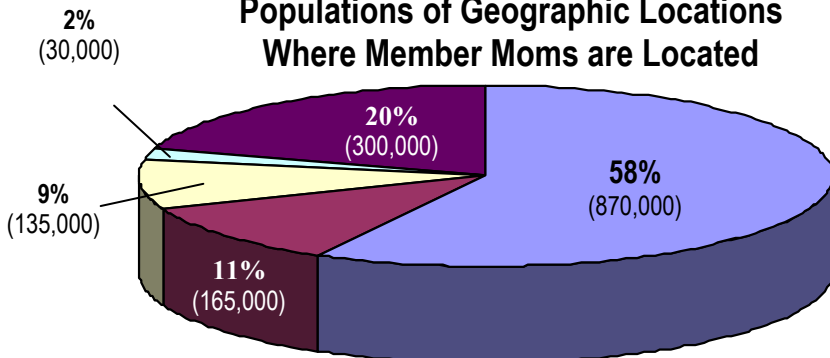

Key Stats

Since its launch in January 2009, www.maggiesclubs.com has become the ultimate source for mothers clubs leaders and members across the country. Our "mom-fluencer" community has grown, and continues to grow to over 1,500,000 moms, with over 3,500 mothers clubs. Based on our projections we will soon reach over 2,000,000 "mom-fluencers."

Moms with Children

■ Moms with children 4 yrs. or older ■ Moms with children 0-4 yrs. of age □ Pre-Natal Moms
* Portion also has 4 yrs. or older children

Ethnic Demographic

■ African American Moms ■ Hispanic Moms □ All Other Moms

Populations of Geographic Locations Where Member Moms are Located

■ Over 200,000 ■ 50,000-199,999 □ 5,000-49,999 □ 2,500-4,999 ■ Under 4,999