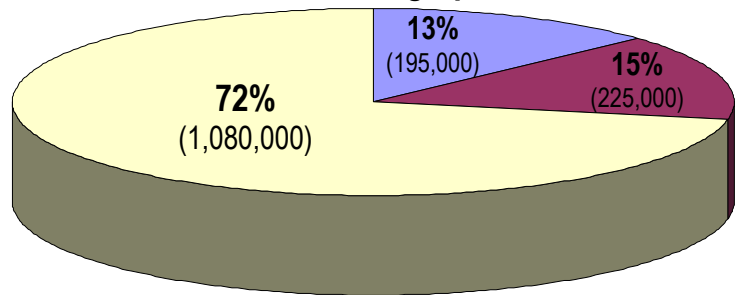

Key Stats

Since its launch in January 2009, www.maggiesclubs.com has become the ultimate source for mothers clubs leaders and members across the country. Our "mom-fluencer" community has grown, and continues to grow to over 1,500,000 moms, with over 3,500 mothers clubs. Based on our projections we will soon reach over 2,000,000 "mom-fluencers."

Moms with Children

■ Moms with children 4 yrs. or older ■ Moms with children 0-4 yrs. of age □ Pre-Natal Moms
* Portion also has 4 yrs. or older children

Ethnic Demographic

■ African American Moms ■ Hispanic Moms □ All Other Moms

Populations of Geographic Locations Where Member Moms are Located

■ Over 200,000 ■ 50,000-199,999 □ 5,000-49,999 □ 2,500-4,999 ■ Under 4,999