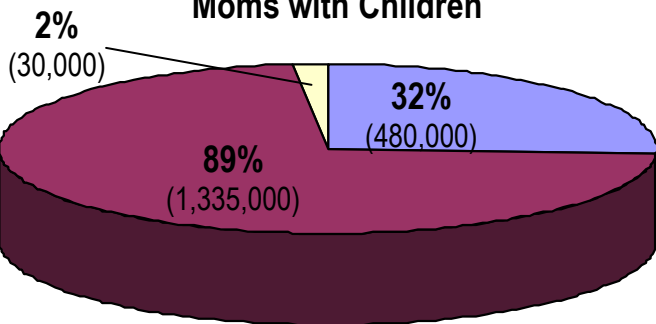

Key Stats

Since its launch in January 2009, www.maggiesclubs.com has become the ultimate source for mothers clubs leaders and members across the country. Our "mom-fluencer" community has grown, and continues to grow to over 1,500,000 moms, with over 3,500 mothers clubs. Based on our projections we will soon reach over 2,000,000 "mom-fluencers."

Moms with Children

■ Moms with children 4 yrs. or older ■ Moms with children 0-4 yrs. of age □ Pre-Natal Moms
* Portion also has 4 yrs. or older children

Ethnic Demographic

■ African American Moms ■ Hispanic Moms □ All Other Moms

Populations of Geographic Locations Where Member Moms are Located

■ Over 200,000 ■ 50,000-199,999 □ 5,000-49,999 □ 2,500-4,999 ■ Under 4,999